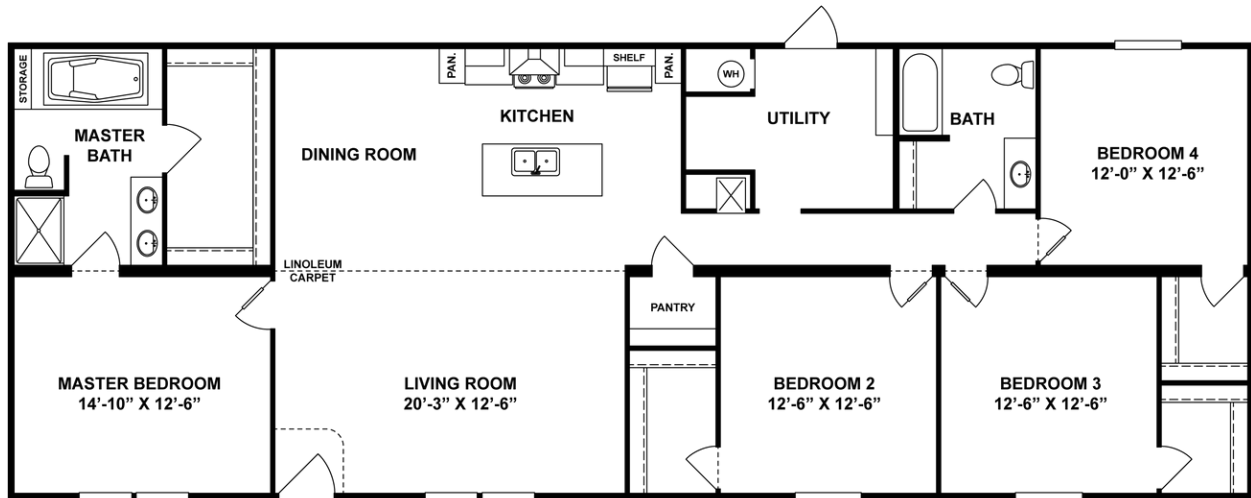

THE LINDEN Model number: 37VLV28724AH18

4 beds • 2 baths • 2016 sq.ft. • 28' width • 72' depth

Our home building facilities invest in continuous product and process improvements. Plans, dimensions, features, materials, specifications and availability are subject to change without notice or obligation. Renderings and floor plans are representative likenesses of our homes and may differ from the actual homes. We invite you to tour a Home Center near you and inspect the highest value in quality housing available or call (601) 271-7355 to speak with a Home Consultant. Copyright 2017, CMH. All rights reserved.

<https://www.freedomhattiesburg.com>

FREEDOM HOMES- HATTIESBURG

6896 HWY 49 NORTH
HATTIESBURG, MS 39402

Monday - Thursday: 9am - 7pm
Friday: 9am - 6pm
Saturday: 9am - 5pm
Sunday: Closed

(601) 271-7355